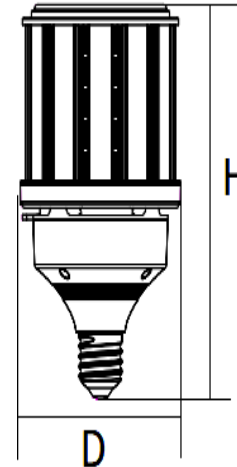

DIMENSIONS:

13.15"(H) x 5.50"(D)

CL-HL-240W-50K-E39

LED CORN LIGHT

Ideal for general site lighting, alleys, loading docks, doorway, pathway, and parking areas.

ELECTRICAL SPECIFICATIONS:

- Voltage: 100~277VAC, 50/60Hz
- Wattage: 240W
- Power factor: 0.90
- Efficacy: 140LM/W

HOUSING SPECIFICATIONS:

- Big heat sink, No fans
- Lamp plastic housing and Sealant pouring for whole driver
- Lamp plastic housing and Sealant pouring for whole driver
- Operating temperature: -4°F to 149°F